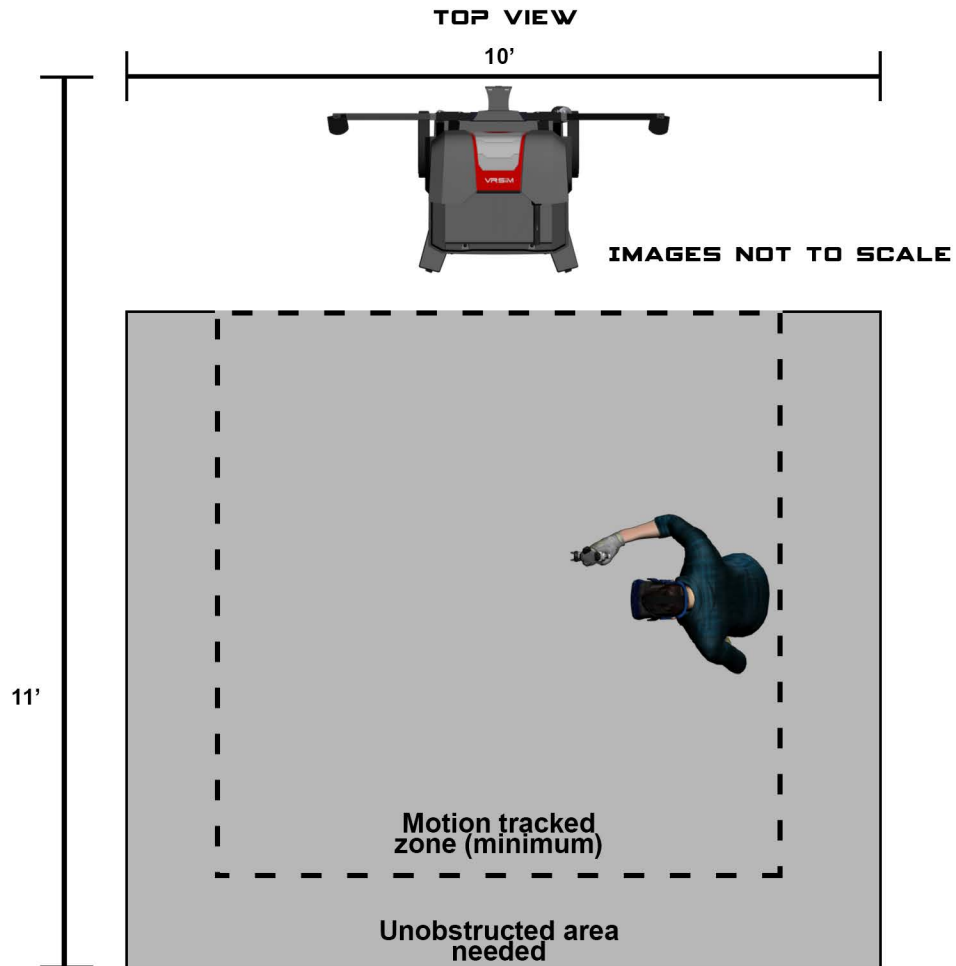

POSITIONING

- 10' height minimum recommended.
- Admins can select from default room shapes (e.g., small 6.7' x 6.7', medium 15.7' x 12.5', or large 25' x 12.5').