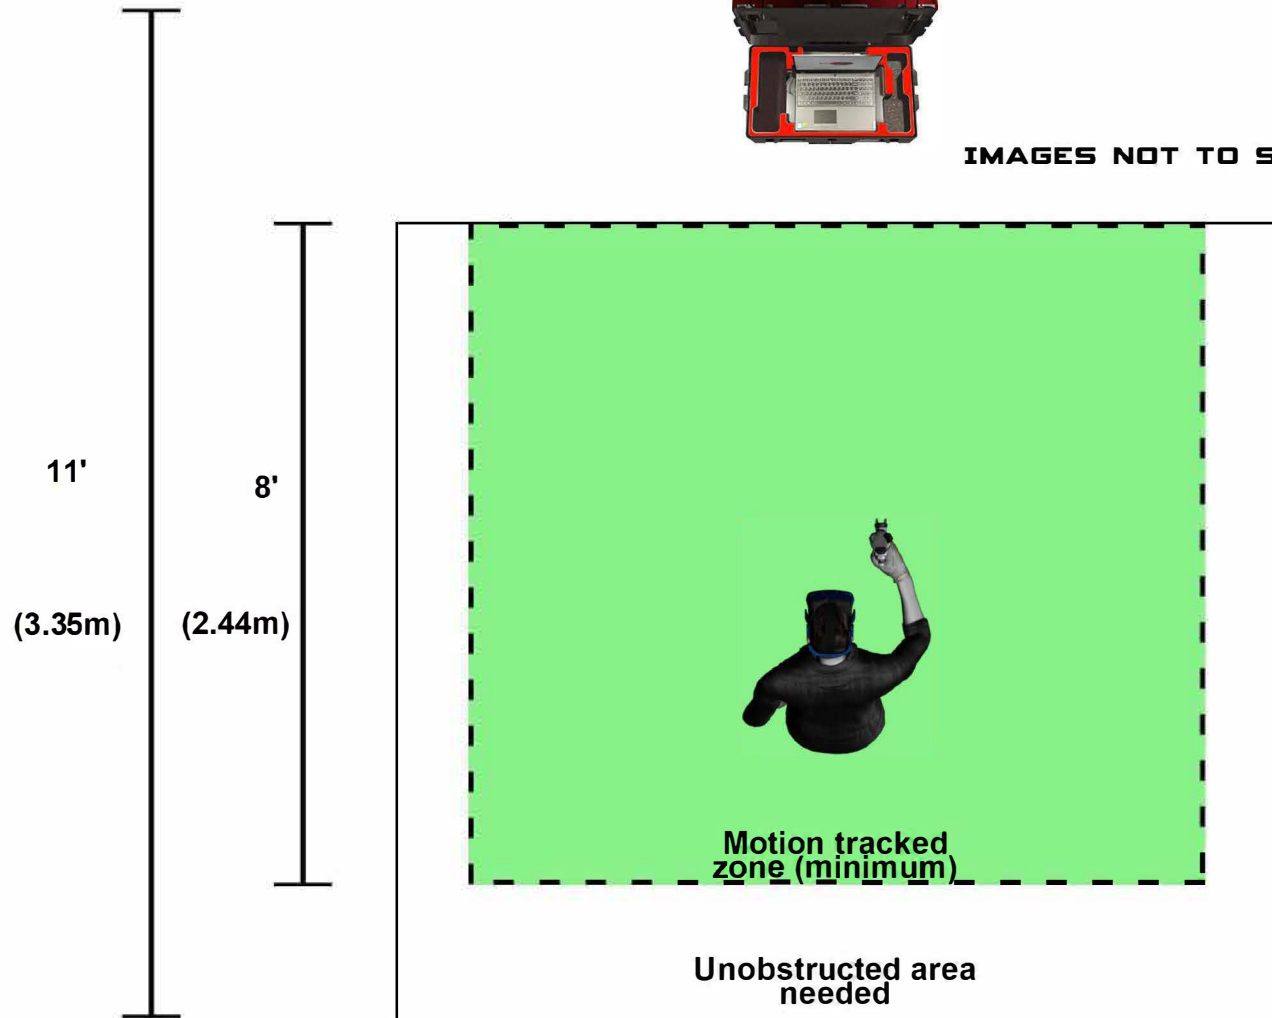

**GO POSITIONING**

TOP VIEW

10' (3.05m)

8' (2.44m)

IMAGES NOT TO SCALE

- Aim SimSpray away from windows, TVs, infrared sources, and reflective materials.
- Turn off infrared emitting devices.
- Bluetooth devices may reduce motion tracking quality.
- 9' (2.74m) height minimum recommended.

*Note: this positioning applies to SimSpray Go software version 3.4 or later.*