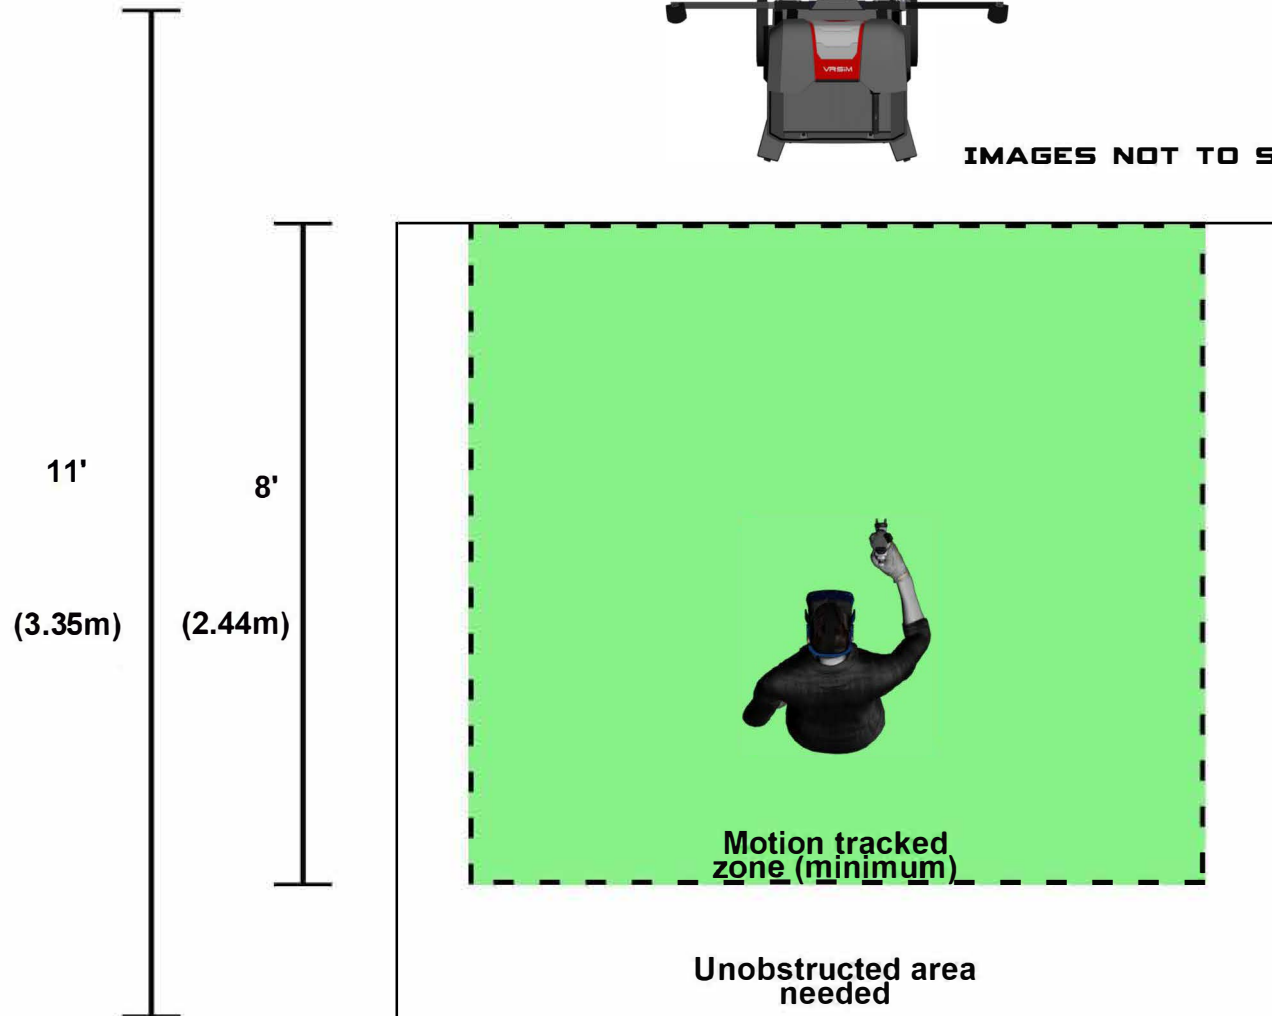

POSITIONING

TOP VIEW

10' (3.05m)

8' (2.44m)

IMAGES NOT TO SCALE

- Aim SimSpray away from windows, TVs, infrared sources, and reflective materials.
- Turn off infrared emitting devices.
- Bluetooth devices may reduce motion tracking quality.
- 9' (2.74m) height minimum recommended.

Note: this positioning applies to SimSpray software version 3.4 or later.